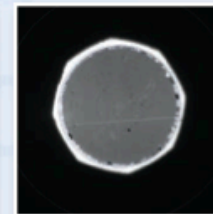

Key features

- ★ True Koehler optical design for perfectly homogeneous lighting
- ★ BLINK-Automated Visual Inspection software detects in real-time the fiber location and analyses surface defects
- ★ Unique ability to define independent gain and contrast levels for the fiber and ferrule regions for optimized simultaneous viewing of both areas
- ★ Adaptors for all PC & APC, SF & MF connectors
- ★ High-speed USB 2.0 for live digital image
- ★ Field-stop and Aperture-stop diaphragms
- ★ Deep-blue long-life LED light source
- ★ Second light source at low incidence for surface cleanness inspection
- ★ Ergonomic fine focus control
- ★ Focus quality indicator in D-Scope software
- ★ Software and Hardware automation capabilities

Dscope x1 :6.7mm max. field of view

Dscope x2 :3.3mm max. field of view

Dscope x4 :1.7mm max. field of view

Dscope x10 :0.7mm max. field of view

Dscope x20 :0.3mm max. field of view

Multi-Fiber adaptors available