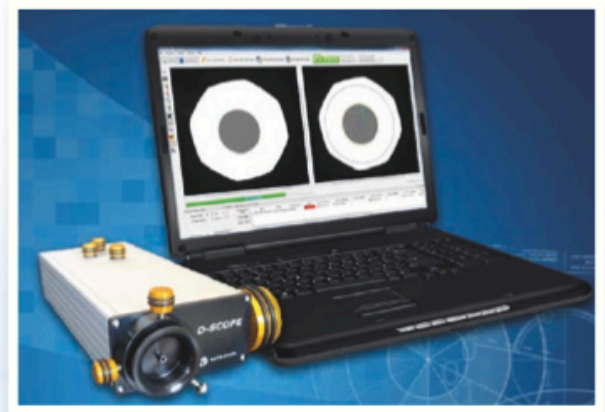

DScope

High quality digital benchtop microscope

This unique microscope combines high quality optics with a modern and ergonomic design ideally suited to fiber optic inspection applications.

Until the D-Scope, most microscopes were suffering from poor illumination quality yielding variable and non-reproducible image quality even amongst scopes of the same kind.

Key features

- ★ True Koehler optical design for perfectly homogeneous lighting
- ★ BLINK-Automated Visual Inspection software detects in real-time the fiber location and analyses surface defects
- ★ Unique ability to define independent gain and contrast levels for the fiber and ferrule regions for optimized simultaneous viewing of both areas
- ★ Adaptors for all PC & APC, SF & MF connectors
- ★ High-speed USB 2.0 for live digital image
- ★ Field-stop and Aperture-stop diaphragms
- ★ Deep-blue long-life LED light source
- ★ Second light source at low incidence for surface cleanness inspection
- ★ Ergonomic fine focus control
- ★ Focus quality indicator in D-Scope software
- ★ Software and Hardware automation capabilities

Dscope x1 :6.7mm max. field of view

Dscope x2 :3.3mm max. field of view

Dscope x4 :1.7mm max. field of view

Dscope x10 :0.7mm max. field of view

Dscope x20 :0.3mm max. field of view

Multi-Fiber adaptors available