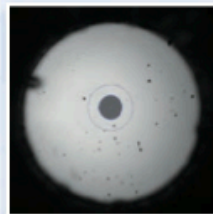

DScope

High quality digital benchtop microscope

This unique microscope combines high quality optics with a modern and ergonomic design ideally suited to fiber optic inspection applications.

Until the D-Scope, most microscopes were suffering from poor illumination quality yielding variable and non-reproducible image quality even amongst scopes of the same kind.

Key features

- ★ True Koehler optical design for perfectly homogeneous lighting
- ★ BLINK-Automated Visual Inspection software detects in real-time the fiber location and analyses surface defects
- ★ Unique ability to define independent gain and contrast levels for the fiber and ferrule regions for optimized simultaneous viewing of both areas
- ★ Adaptors for all PC & APC, SF & MF connectors
- ★ High-speed USB 2.0 for live digital image
- ★ Field-stop and Aperture-stop diaphragms
- ★ Deep-blue long-life LED light source
- ★ Second light source at low incidence for surface cleanness inspection
- ★ Ergonomic fine focus control
- ★ Focus quality indicator in D-Scope software
- ★ Software and Hardware automation capabilities

Dscope x1 :6.7mm max. field of view

Dscope x2 :3.3mm max. field of view

Dscope x4 :1.7mm max. field of view

Dscope x10 :0.7mm max. field of view

Dscope x20 :0.3mm max. field of view

Multi-Fiber adaptors available