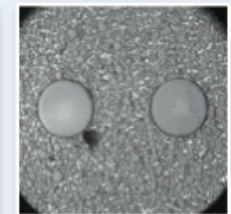

Key features

- ★ True Koehler optical design for perfectly homogeneous lighting
- ★ BLINK-Automated Visual Inspection software detects in real-time the fiber location and analyses surface defects
- ★ Unique ability to define independent gain and contrast levels for the fiber and ferrule regions for optimized simultaneous viewing of both areas
- ★ Adaptors for all PC & APC, SF & MF connectors
- ★ High-speed USB 2.0 for live digital image
- ★ Field-stop and Aperture-stop diaphragms
- ★ Deep-blue long-life LED light source
- ★ Second light source at low incidence for surface cleanness inspection
- ★ Ergonomic fine focus control
- ★ Focus quality indicator in D-Scope software
- ★ Software and Hardware automation capabilities

Dscope x1 :6.7mm max. field of view

Dscope x2 :3.3mm max. field of view

Dscope x4 :1.7mm max. field of view

Dscope x10 :0.7mm max. field of view

Dscope x20 :0.3mm max. field of view

Multi-Fiber adaptors available