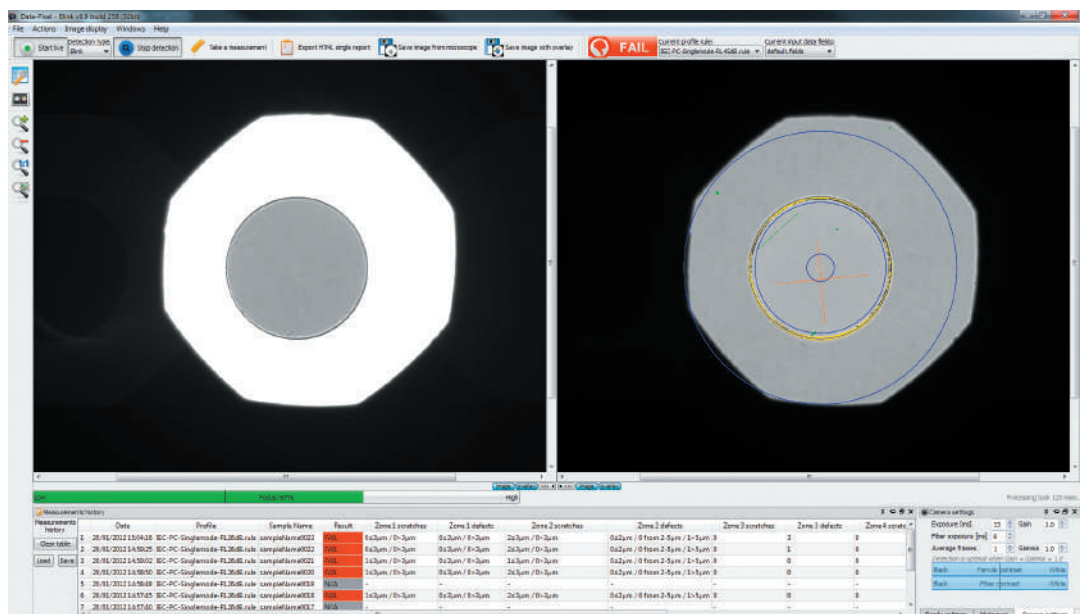

INSPECTION SCOPE

D SCOPE

High quality digital benchtop Microscope

This unique microscope combines **high quality optics** with a modern and ergonomic design ideally suited to fiber optic applications.

Until the D Scope, most microscopes were suffering from poor illumination quality yielding variable and non-reproducible image quality even amongst scopes of the same kind.

With Blink Automated Inspection plugin, the D Scope is able to **detect and measure automatically scratches and defects** compatible with Industry Standards or customized parameters.

D Scope family is available with **magnification from x50 to x800**.

KEY FEATURES :

- True Koehler optical design for homogeneous lighting
- Real time detection and analysis of surface defects with Blink software
- Independent gain and contrast levels for fiber and ferrule regions
- Adaptors for all PC & APC, single or multi-fiber connectors
- High speed USB 2.0 for live digital image
- Deep blue long life LED light source
- Second stray-light source for surface cleanliness inspection (optional)
- Ergonomic fine focus control
- Automation capabilities
- USB powered - no external power supply needed
- Compatible with desktop PC, laptop, tablet PC

Magnification :	D Scope EFI	D Scope x2	D Scope x4	D Scope x10	D Scope x20
Magnification	50	100	200	400	800
Field of View (mm x mm)	6.7 x 5.3	3.3 x 2.7	1.7 x 1.3	0.7 x 0.5	0.3 x 0.3
Light source	stray-light	stray-light	coaxial stray-light	coaxial stray-light	coaxial
Focus	manual	manual	manual	manual/auto	manual
Aperture/Field stops	-	-	✓	✓	✓
Blink Auto. inspection	-	-	-	✓	-
Blink Basic	✓	✓	✓	✓	✓
Power supply	via USB 2.0 (manual) - 12V (autofocus)				
Weight (kg)	2				
Dimensions HxWxL (mm)	78 x 140 x 250				