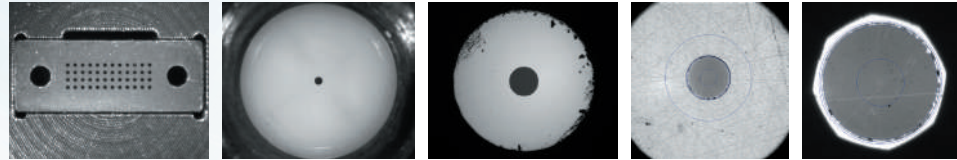

INSPECTION SCOPE

D SCOPE

High quality digital benchtop Microscope

This unique microscope combines **high quality optics** with a modern and ergonomic design ideally suited to fiber optic applications.

Until the D Scope, most microscopes were suffering from poor illumination quality yielding variable and non-reproducible image quality even amongst scopes of the same kind.

With Blink Automated Inspection plugin, the D Scope is able to **detect and measure automatically scratches and defects** compatible with Industry Standards or customized parameters.

D Scope family is available with **magnification from x50 to x800**.

KEY FEATURES :

- True Koehler optical design for homogeneous lighting
- Real time detection and analysis of surface defects with Blink software
- Independent gain and contrast levels for fiber and ferrule regions
- Adaptors for all PC & APC, single or multi-fiber connectors
- High speed USB 2.0 for live digital image
- Deep blue long life LED light source
- Second stray-light source for surface cleanliness inspection (optional)
- Ergonomic fine focus control
- Automation capabilities
- USB powered - no external power supply needed
- Compatible with desktop PC, laptop, tablet PC

Magnification :	D Scope EFI	D Scope x2	D Scope x4	D Scope x10	D Scope x20
Magnification	50	100	200	400	800
Field of View (mm x mm)	6.7 x 5.3	3.3 x 2.7	1.7 x 1.3	0.7 x 0.5	0.3 x 0.3
Light source	stray-light	stray-light	coaxial stray-light	coaxial stray-light	coaxial
Focus	manual	manual	manual	manual/auto	manual
Aperture/Field stops	-	-	✓	✓	✓
Blink Auto. inspection	-	-	-	✓	-
Blink Basic	✓	✓	✓	✓	✓
Power supply	via USB 2.0 (manual) - 12V (autofocus)				
Weight (kg)	2				
Dimensions HxWxL (mm)	78 x 140 x 250				