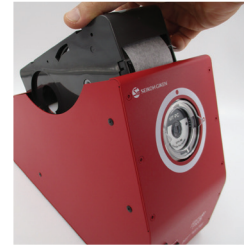

Standard Accessories for FerrulePro™ 3.0

Description		Part No.	Qty
Holding Chuck	MT/PC Ferrule	SPR-H8	1pc. each
	MPO/PC Connector	SPR-H9	
	MT/APC Ferrule	SPR-H18	
	MPO/APC Connector	SPR-H19	
Replacement Cassette	Standard Cassette	SPRP-10K	1pc
Others	AC Adaptor (100-240VAC)	SPR-AC	1pc
	Operation Manual	N/A	1pc

Note: Above accessories are subject to change without notice. For 2.5mm/1.25mm connector/Ferrule cleaning, please go to "Accessories" in our website for more information.

Replacement Cassette