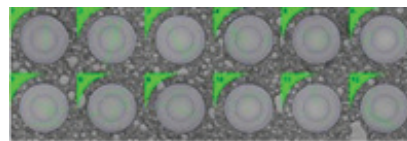

Cleaning Performance

Video go to our website!

www.pztest.com

China Distributor:

Shenzhen Richen Industry Co., Ltd

Tel: +86 755 86655593 , 86655448, 86655579, 86655446

Email: info@pztest.com Website: www.pztest.com