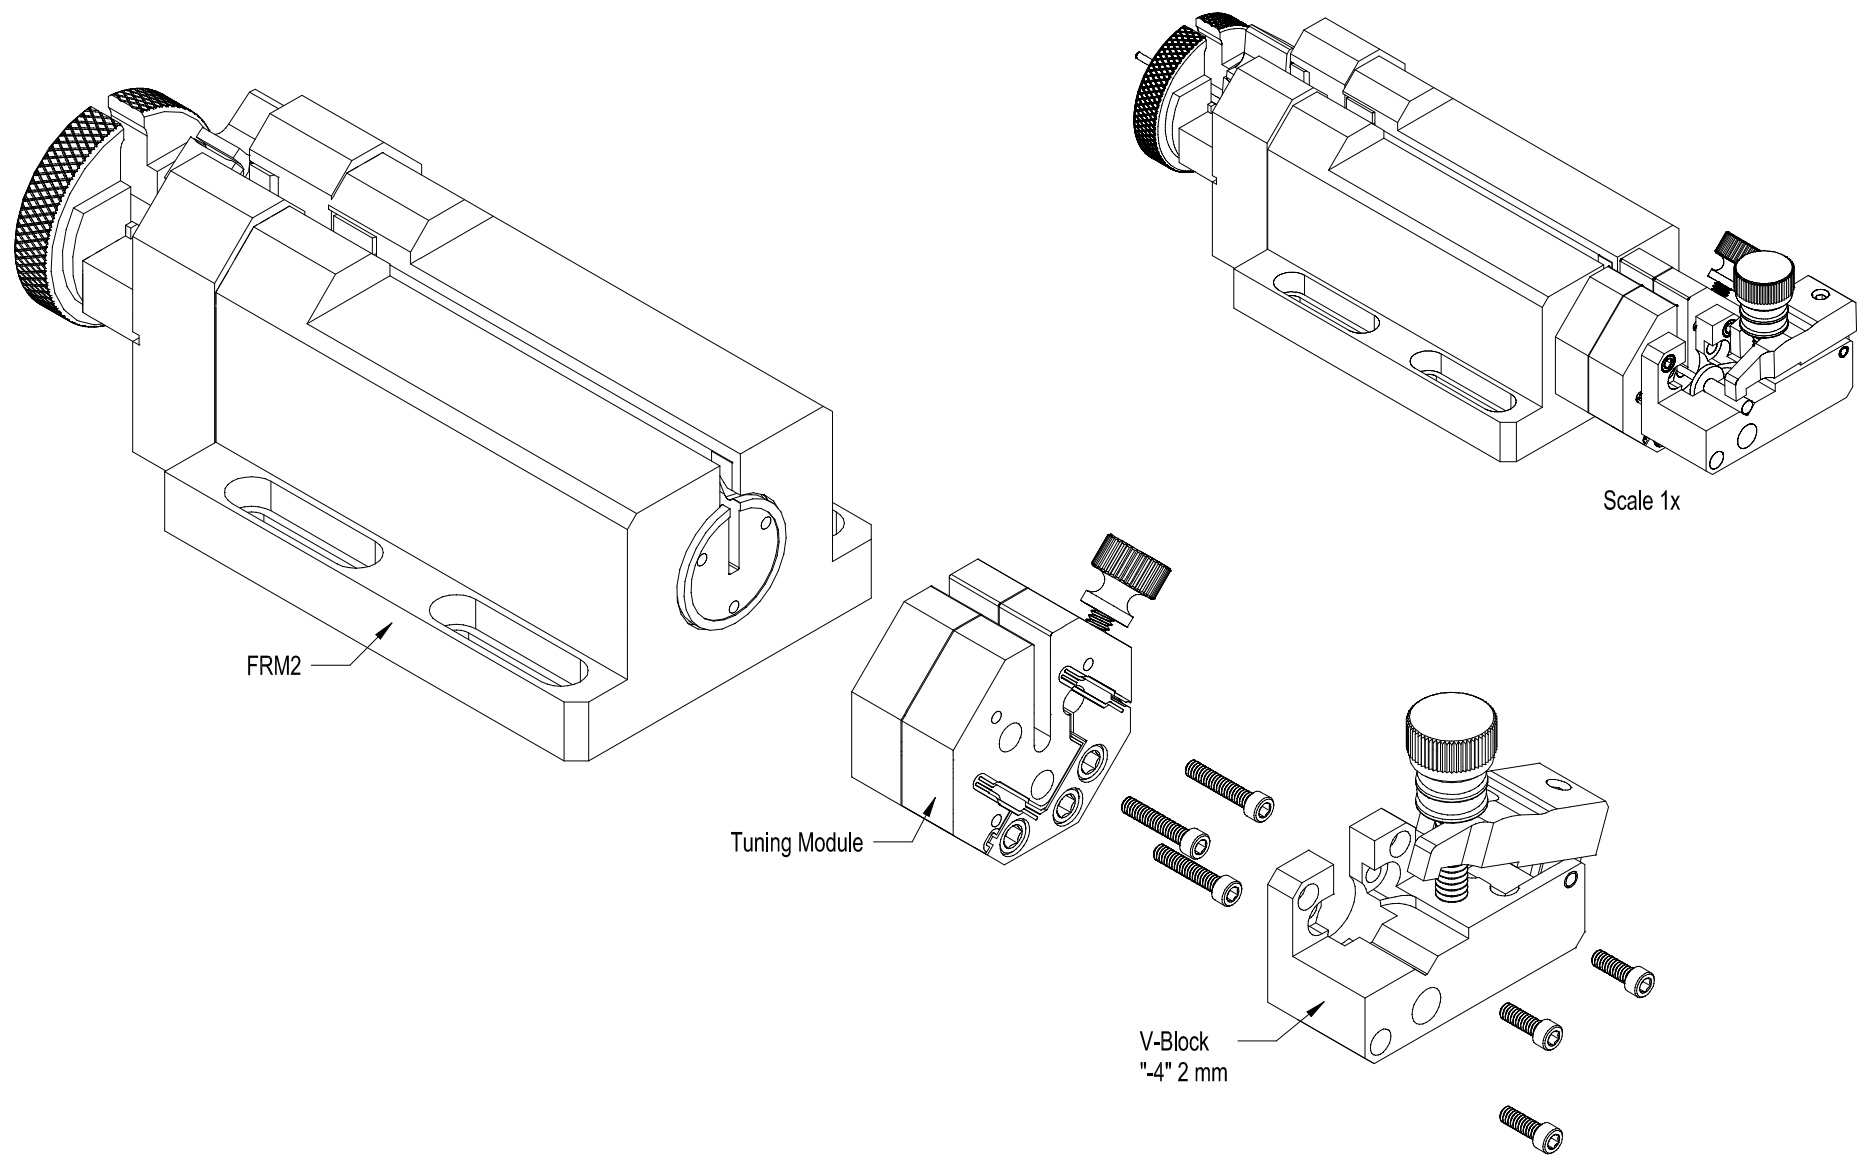

LUMINOS INDUSTRIES LTD

FRM2 Fiber Rotator

Material:
Finish:
Tolerance:

Company Confidential

SIZE A	VIEW	PART NO.	PT0742007A	REV A
SCALE 1	FILE	PT0742A.ckd	SHEET 1/2	JD

LUMINOS INDUSTRIES LTD

FRM2 Fiber Rotator

Material: _____
 Finish: _____ Tolerance: _____

Company Confidential

SIZE A	VIEW: Iso	PART NO. PT0742007A	REV A
SCALE 1.5	FILE	PT0742A.ckd	SHEET 2/2