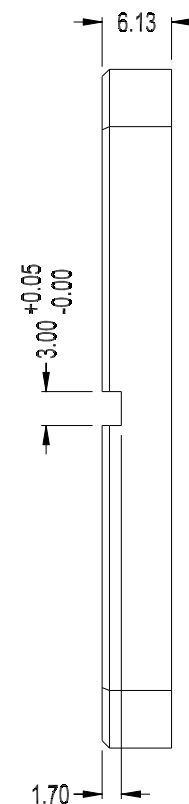

PKG Start Date

REV Date

APPROVED

Melles Griot Inline Mounting Plate 17AMA001 equivalent

AMA004 Melles Griot Adaptor Plate

Material:	
Finish:	Tolerance:

SIZE A	VIEW:	DWG NO. PT058914A	REV A
SCALE 1.5	FILE PT058914A.ckd	SHEET 1/1	