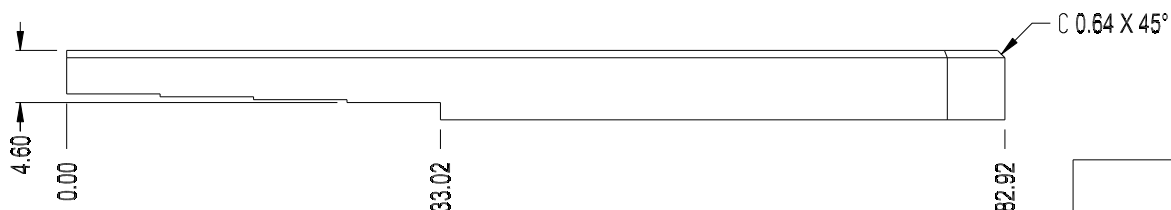

PKG Start Date

REV Date

APPROVED

Melles Griot Inline Mounting Plate 17AMA001 equivalent

AMA004 Melles Griot Adaptor Plate

Material:	
Finish:	Tolerance:

SIZE A	VIEW:	DWG NO. PT058914A	REV A
SCALE 1.5	FILE PT058914A.ckd	SHEET 1/1	