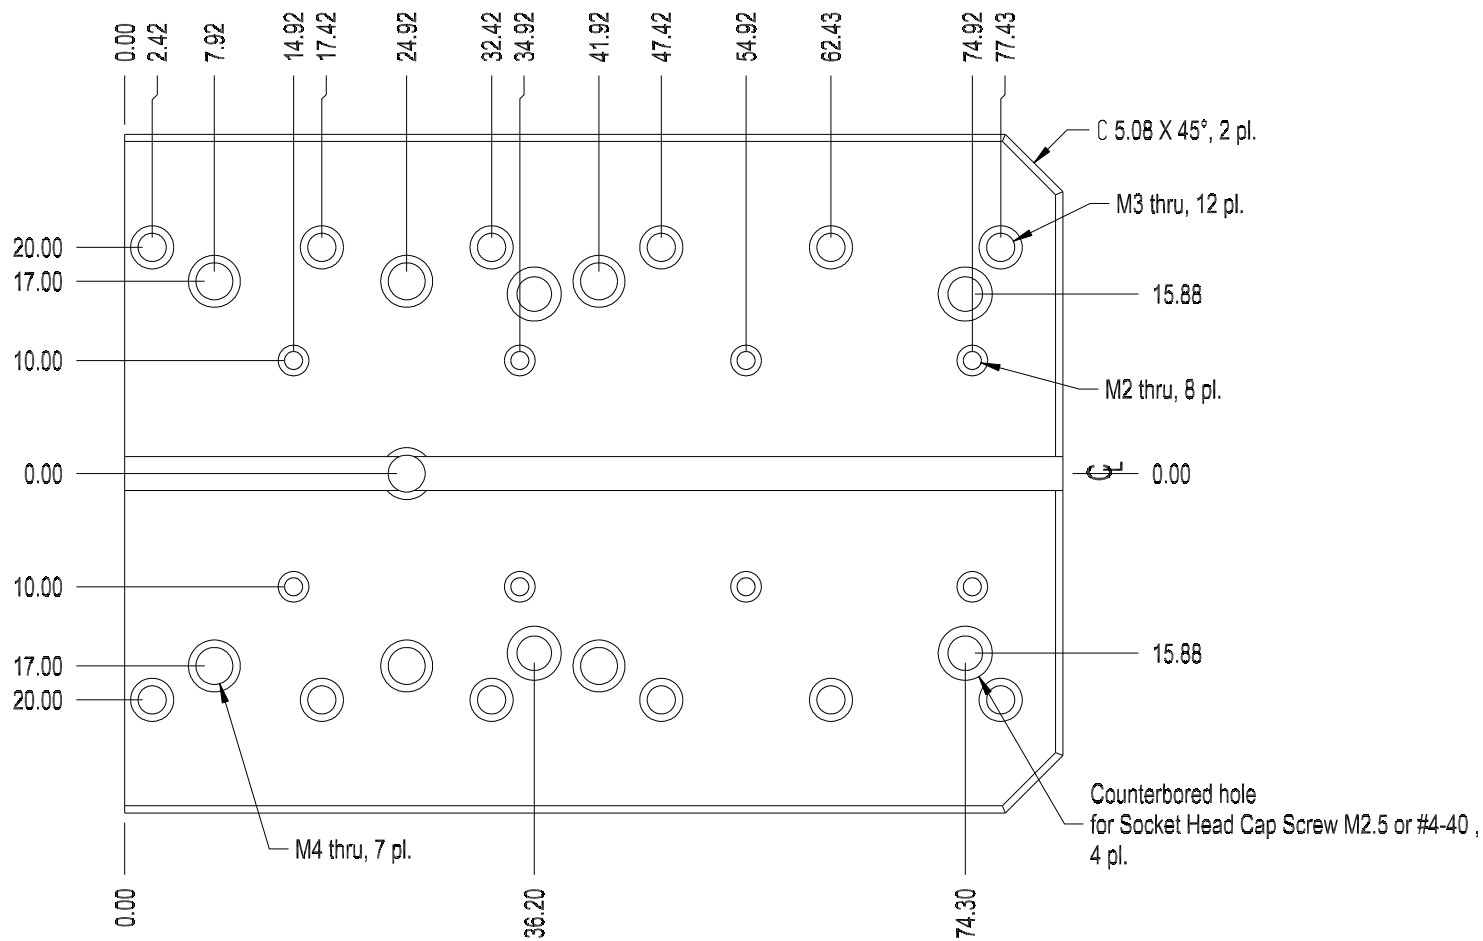

PKG Start Date

REV Date

APPROVED

Melles Griot Inline Mounting Plate 17AMA001 equivalent

AMA004 Melles Griot Adaptor Plate

Material:	
Finish:	Tolerance:

SIZE A	VIEW:	DWG NO. PT058914A	REV A
SCALE 1.5	FILE PT058914A.ckd	SHEET 1/1	